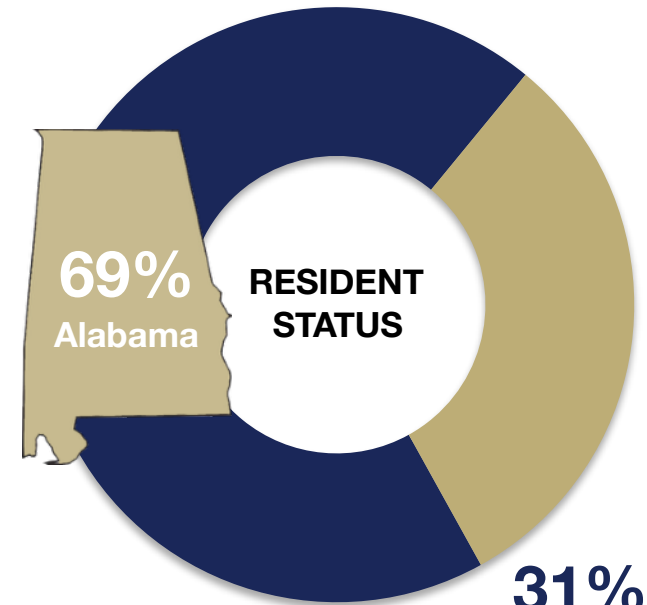

2017 FRESHMAN* PROFILE

MEAN
HIGH
SCHOOL
GPA

2.67

MEAN
COMPOSITE
ACT
SCORE

16

19
average age

5% White

5,123
Number of applications

2,465
Number of admissions

167
Number Enrolled

*First time degree seeking students; does not include transfer, dual enrollment, or transient students