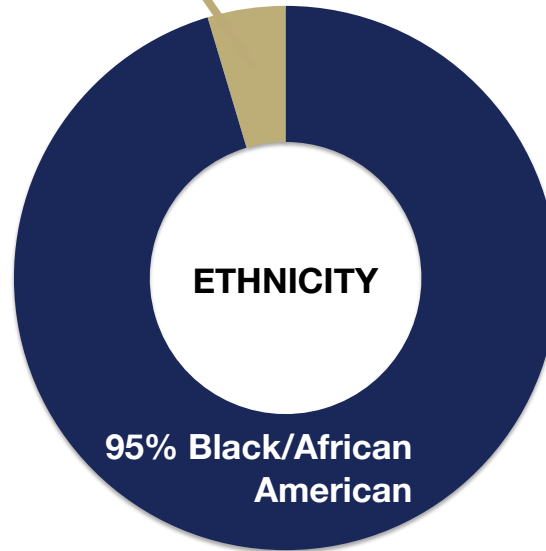

2017 FRESHMAN* PROFILE

MEAN
HIGH
SCHOOL
GPA

2.67

MEAN
COMPOSITE
ACT
SCORE

16

19
average age

5% White

5,123
Number of applications