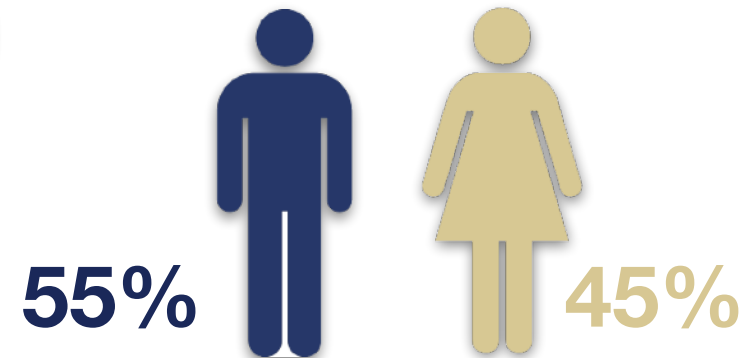

*First time degree seeking students; does not include transfer, dual enrollment, or transient students